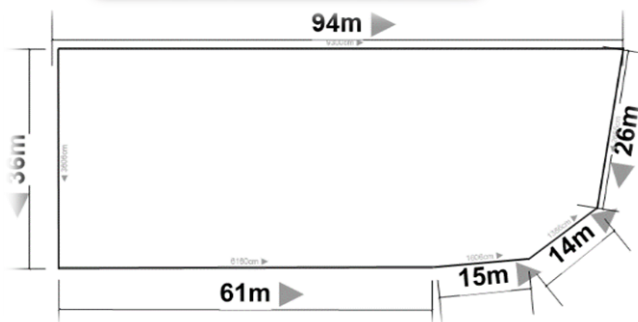

Thailand Living

THAILAND LIVING

“The Beach Front Specialists”

Land of the Week – Dolphin Bay - Pranburi

Area: 1 Rai 1 Ngan 92 Talang Wah (2368 Sqm)

Only **2,000,000** Baht

“Let your dreams come true”!!!!!!!!!!!!!!